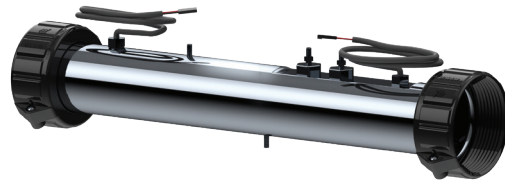

Heaters

Replacement Heater