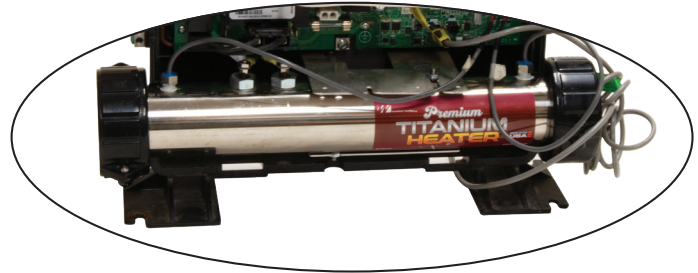

Heaters

Replacement Heater

Shaft Seals